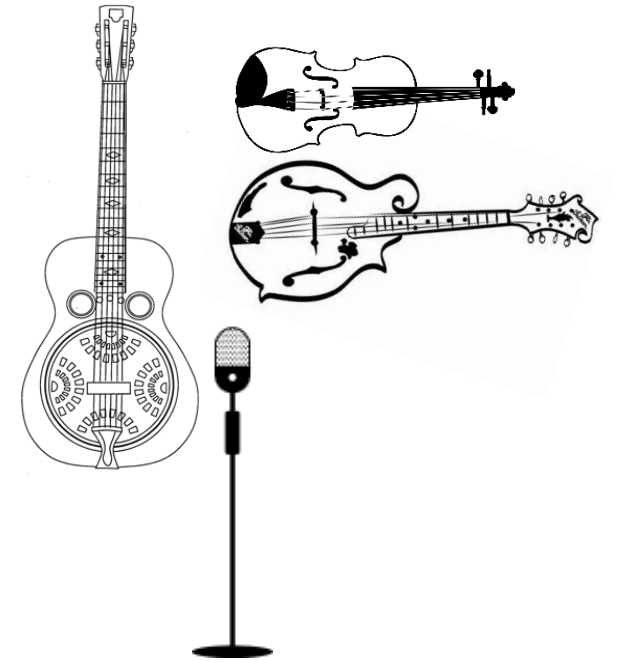

The Foothills– Standard Stage Plot

Stage Right
Tony Neely
Upright Bass
Bassist brings his own DI
(Fishman Platinum Pro)

Stage Center
Paul Hadfield
Acoustic Guitar (x2)
Lead Vocals
Requires 2 DI Boxes

Stage Left
Vincent Beasley
Fiddle, Mandolin, Dobro
Back up Vocals
Requires 2 DI Boxes